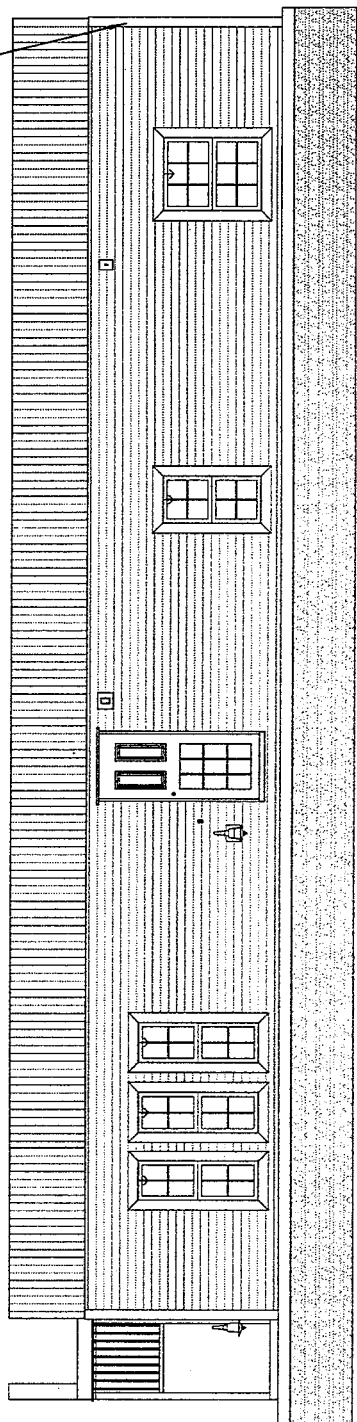

# THE 'TANCOOK' MODEL

16 X 58

SPECIAL MEMBRANE & INCREASED NAILING PATTERN

DRAWN BY:	FILE NO.:	CLIENT:
DATE: JULY 20 2015	CHK BY: ENG.	TITLE:
<b>Kent Homes</b> It makes beautiful sense		

2 Bedrooms